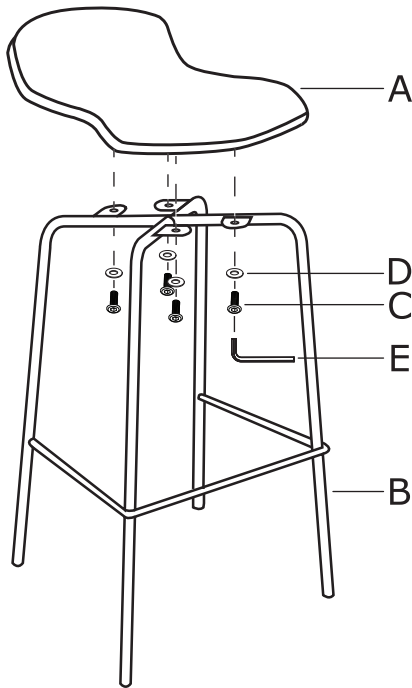

# Wood Stacker Counter Stool

Part # CS-STAKWD XX

17-0207

**PARTS**

A

B

x4  
(M6 x 16)

C

x4

D

E

**1**

**2**

Do not over tighten.  
 Do not use power tools to assemble.